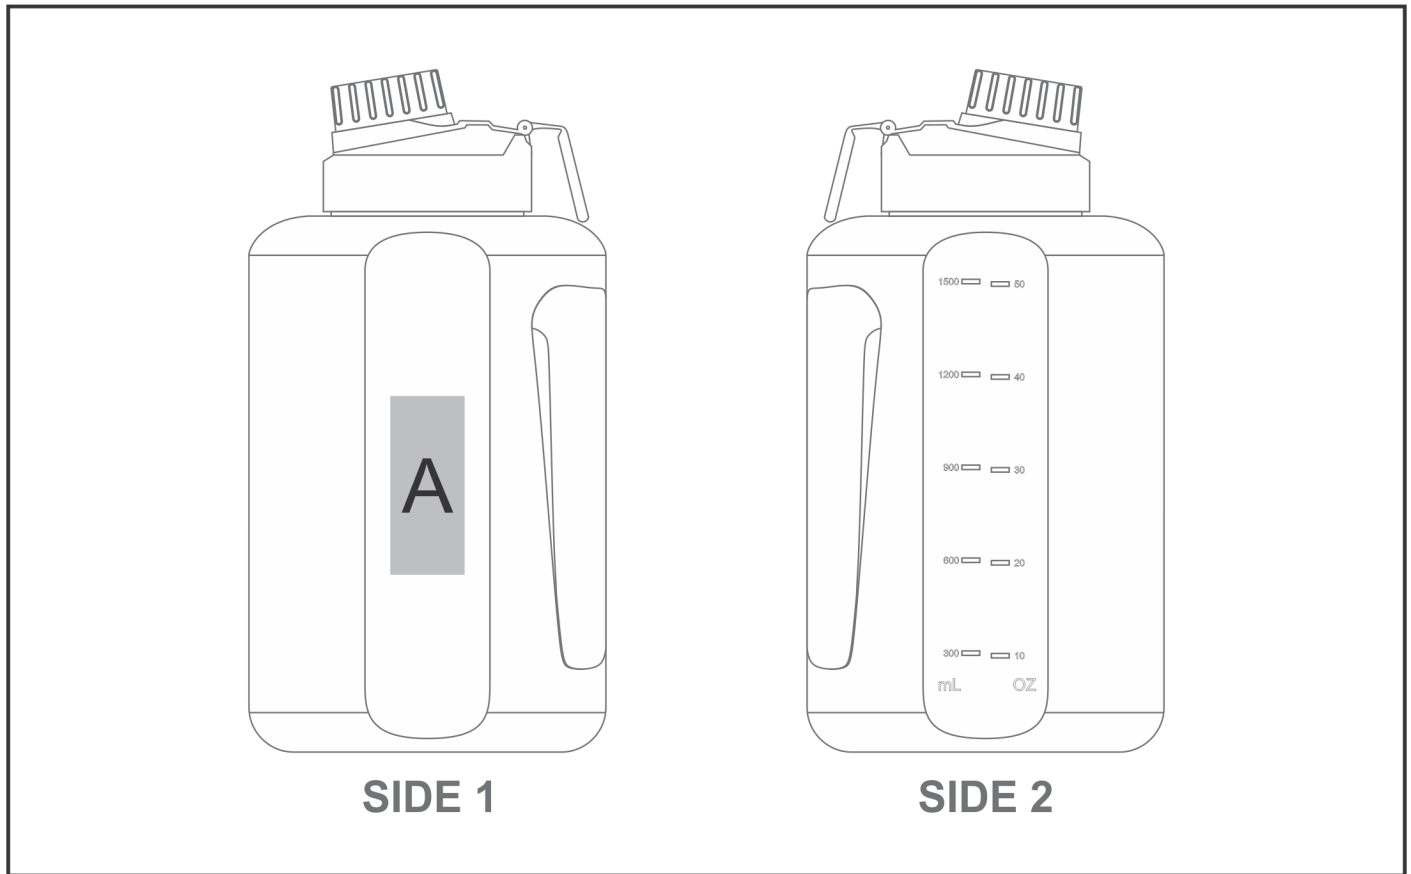

DR-EE-239-B

Eva & Elm Jupiter Water Bottle - 1500ml

Need to know:

- Includes 1-Colour, 1-Position Pad Print (setup fees apply).
- No Branding on Side 2.
- No Branding on Front due to Item Seam.

Branding Options:

Position A

1. Pad Printing (PC)
 - 4 Colours
 - Size: 25mm wide x 60mm high